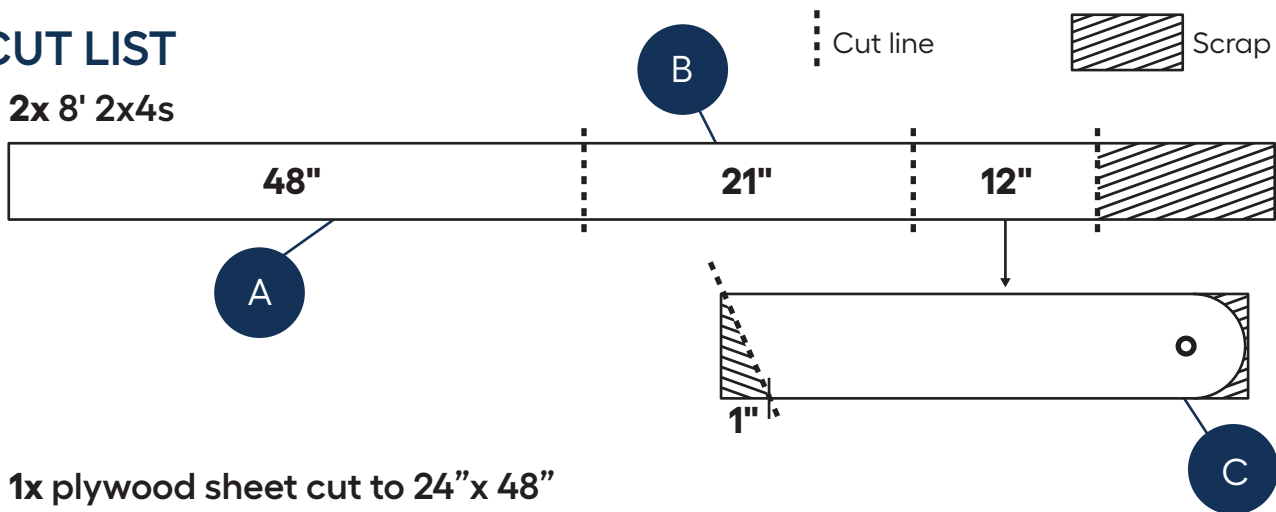

CUT LIST

2x 8' 2x4s

1x plywood sheet cut to 24" x 48"

Note: See the step-by-step guide for a list of necessary hardware and tools.